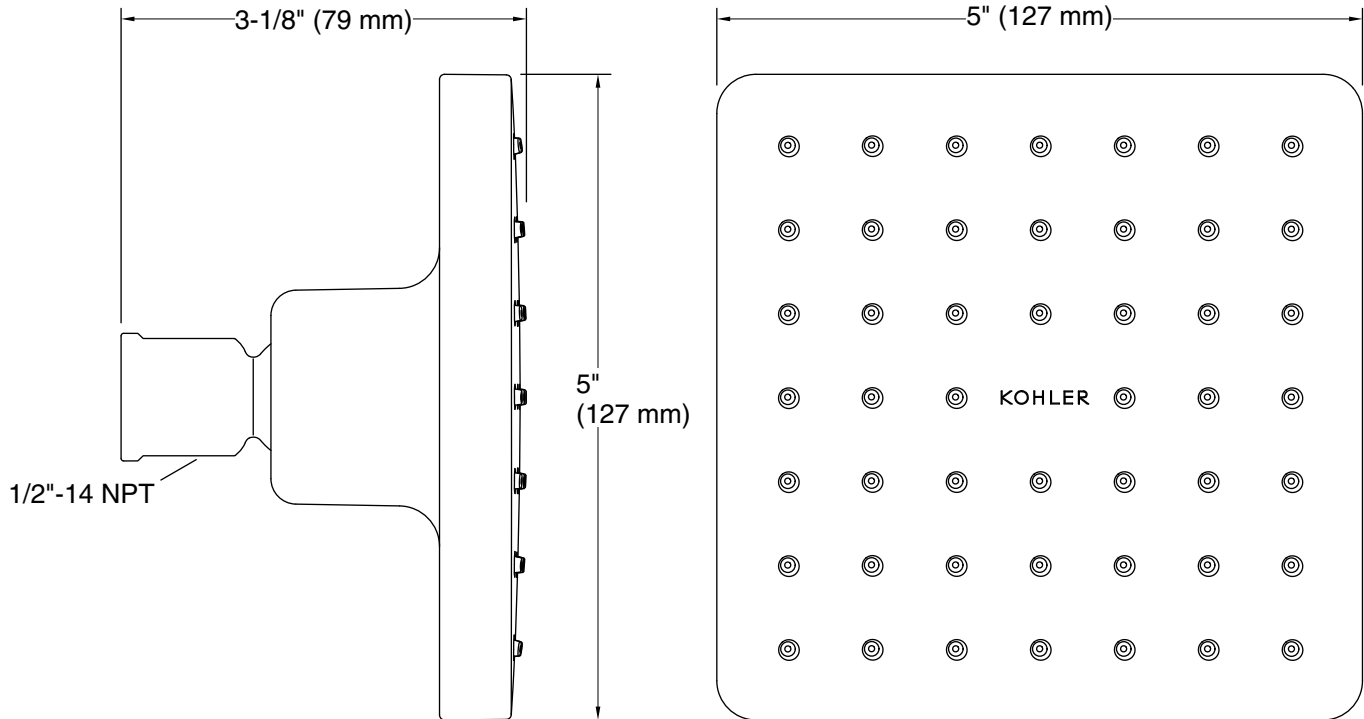

Technical Information

All product dimensions are nominal.

Drain included: No

Showerhead/Body Spray:

Rated maximum flow: 2.5 gal/min (9.5 l/min)

Pressure: 45 psi (3.1 bar)

Notes

Install this product according to the installation instructions.